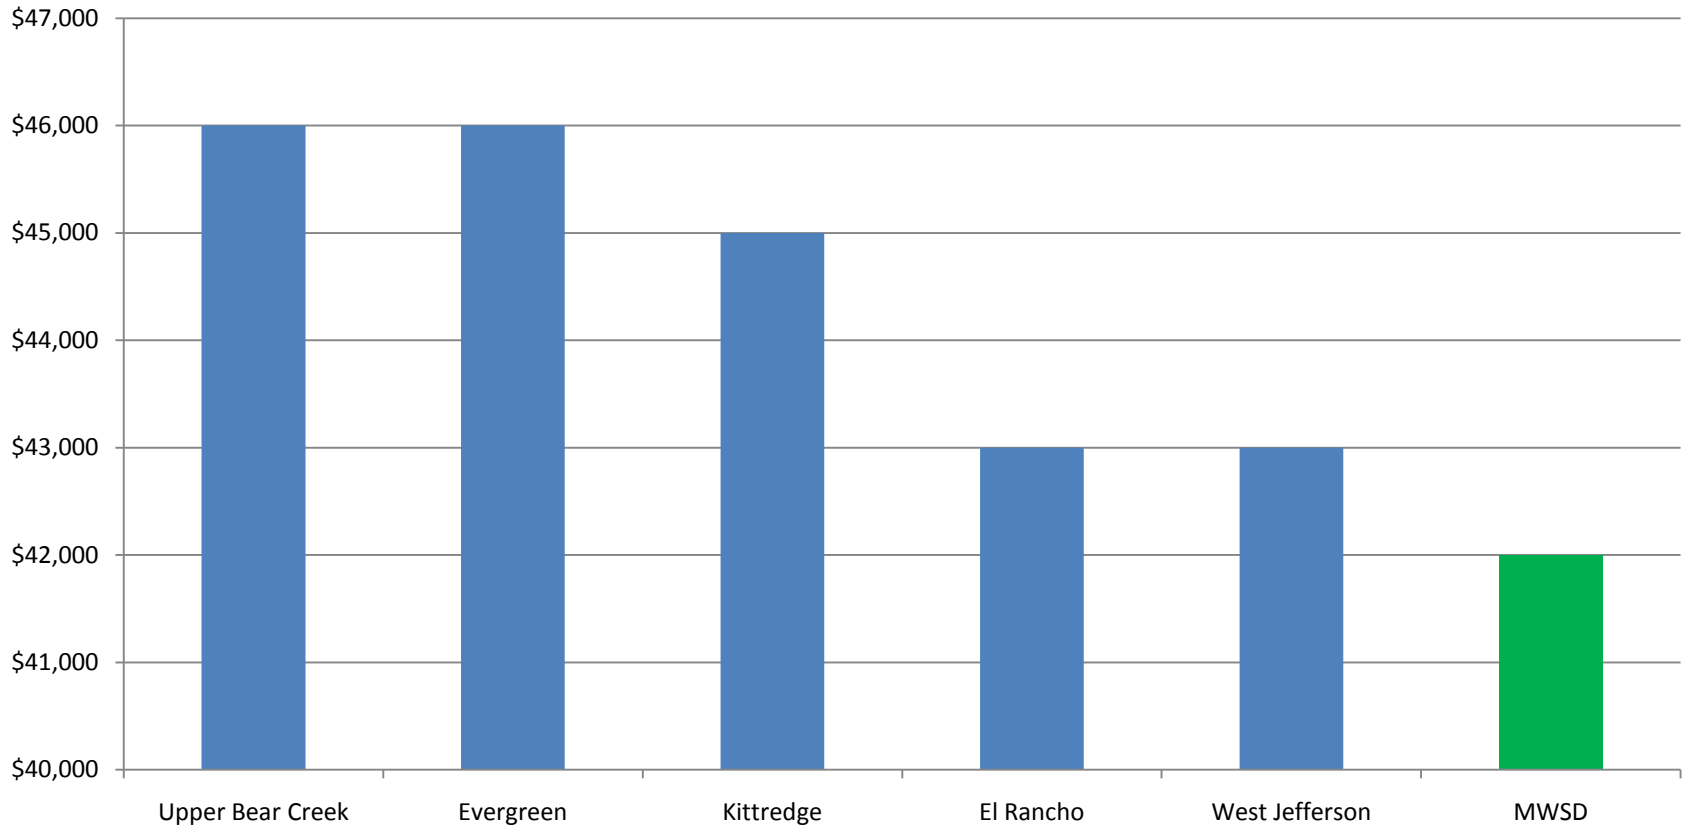

Base Rate Comparison

This chart shows how base usage rates from other water and sanitation districts compare to MWSD. Base rate is the amount paid if there is no water usage.

Tap Fee Comparison

Tap Fees

This chart shows how tap fees from other water and sanitation districts compare to MWSD.