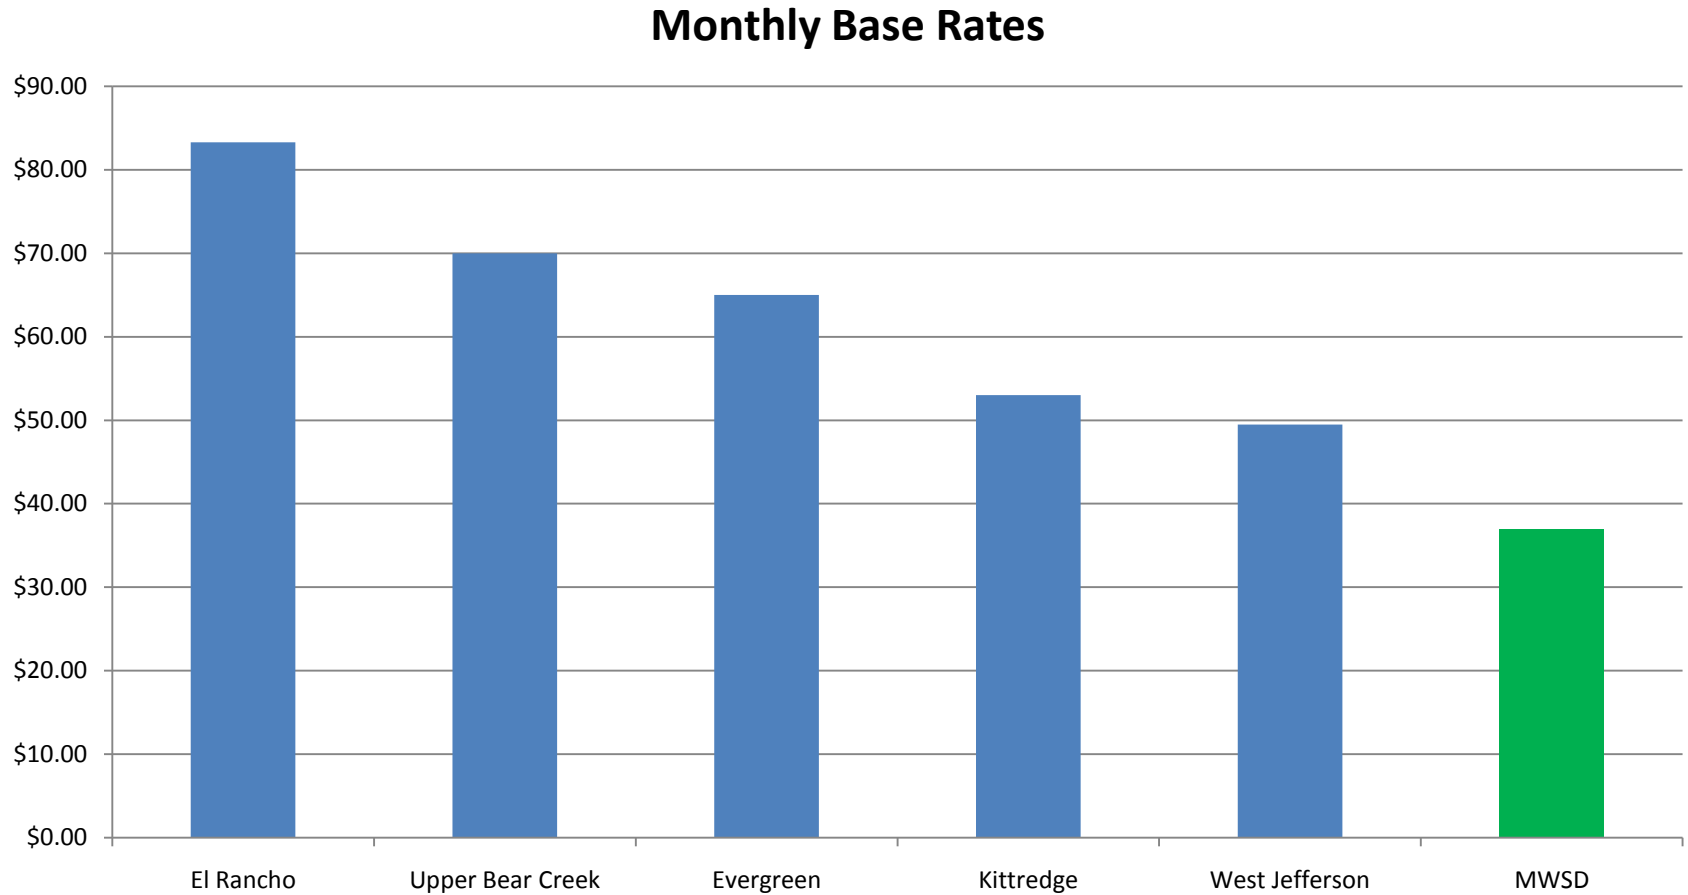

Base Rate Comparison

This chart shows how base usage rates from other water and sanitation districts compare to MWSD. Base rate is the amount paid if there is no water usage.

Tap Fee Comparison

Tap Fees

This chart shows how tap fees from other water and sanitation districts compare to MWSD.